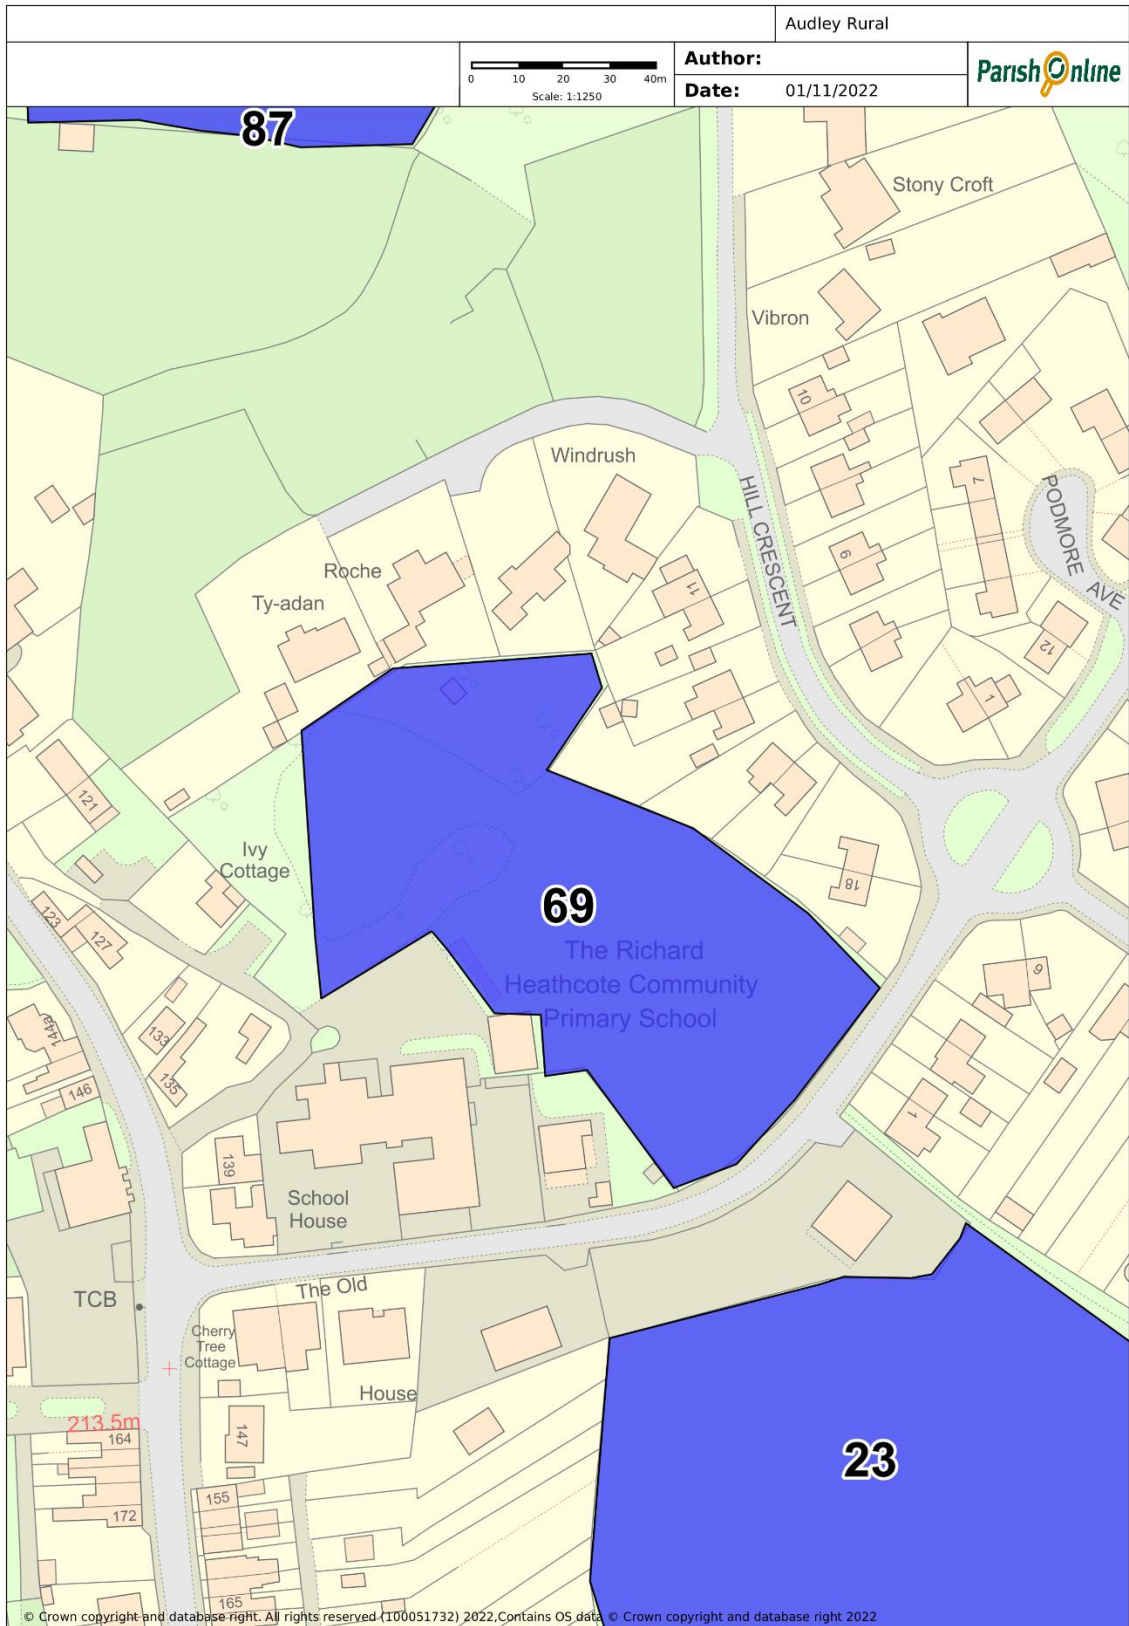

Site 69 – Alsagers Bank Primary Academy Playing Fields (amended 17.01.23)

| Site Details | | |
|--|--|---|
| Site name | Grid ref | Description and purpose |
| Sir Richard Heathcote Schools Playing Fields | Off The Drive, Alsagers Bank | School playing fields |
| Checklist | | |
| Statutory designations (e.g. SSSI) | Site allocations (give details) | Planning permissions (give details) |
| None | None identified | Not applicable at time this was created. |
| NPPF Criteria | | |
| Close to the community it serves | Demonstrably special to local community (beauty, historic significance, recreational value, tranquillity, wildlife, or other) | Local in character and not extensive tract |
| Yes | Yes – School playing fields | Yes |

Location Plan:

Images: